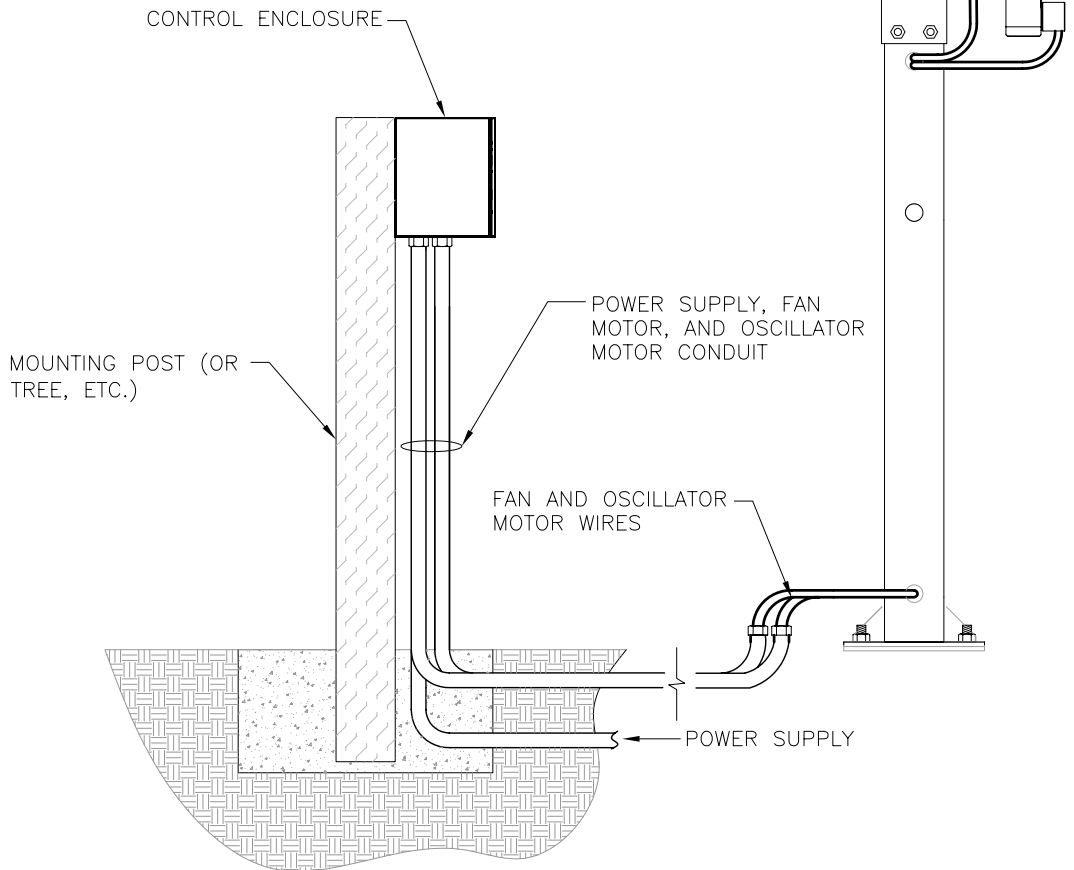

WIRE ROUTING FOR REMOTE MOUNTED CONTROL BOXES

DRAWN BY: H.MURPHY
DATE: 5/24/07
REVISED BY: H.MURPHY
DATE: 6/4/07
PRIMARY UNITS: ----
SCALE: N/A
QTY REQ: (X)
MAT'L: ----
FINISH: ----

UNLESS OTHERWISE SPECIFIED MAXIMUM TOLERANCES ARE:
FRACTIONAL
± 1/8
DECIMAL
.XX ± .01
.XXX ± .005

510 Bettis Academy Rd
Graniteville, SC 29829
(803) 641-6663

Title: WIRE ROUTING DIAGRAM

Dwg No. ###